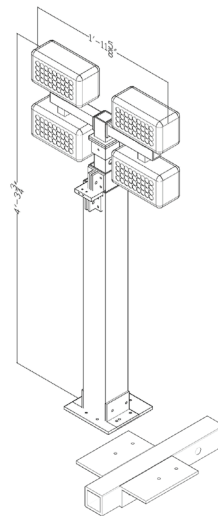

Lighting Specs:

- Die-cast aluminum housing, good appearance, wear-resistance and anti-corrosion.
- Special heat sink design to dissipate heat rapidly, longer life span and more reliability.
- Ip67 full protection grade design, the lamp s can work under water and any severe environment.
- DC power supply system, this lamp can be adapted to any vehicle and fieldwork environment.
- Super Bright Next Generation CREE LED light source, the light effect is up to 90Lm/w and the life span is more than 50,000 hours
- Stainless steel & Aluminum material is adopted for all hardware of this lamp, which make it sturdy, durable, anticorrosive.
- Luminous Flux: 5060 Lm per light fixture
- Full 72 watts of output power per light fixture
- Can operate on 9-32 volts DC
- Working Temperature:-49 ~ 131° Fahrenheit
- LifeS pan: 50000Hours
- Color Temperature: 6500K

Options / Add-ons:

- 12V DC Automatic Winch
- 120 Volts AC conversion kit
- 13+ foot extended height
- 32k, 44k, 64k Lumen addon
- Portable Tripod w/ power cable & reel
- Portable Battery Pack with 8 hours run-time
- 7-Way Plug Extended Wiring Kit
- Customized mounting options
- Roller Cart - 120 vac or 12 vdc
- Reese Hitch Bed Mount Kit
- Multiple Switch for Spot or Flood

ONE Boat Rescue Boats
13481 US Highway 31
Athens, AL 35611
<http://www.theoneboat.com>

ONE BOAT®

Rescue ONE Corporation d/b/a ONE Boat is not affiliated with the Rescue ONE® trademark